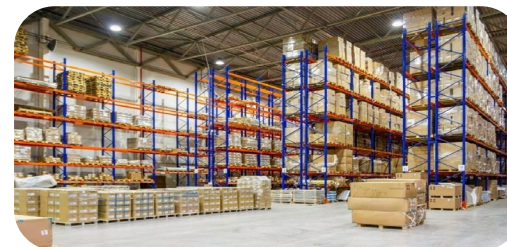

- **Strong Customer Base**

- Customers across Offline & Online retailers
- Serving top Indian retailers as a strategic supplier
- **Established as a sound China alternative for customers**

- **End to End Capability**

- Design, Manufacture, Service & Installation
- Digital Active Consumer products
- Full Range Supermarket Fixtures
- Carts / Trolleys, Workstations