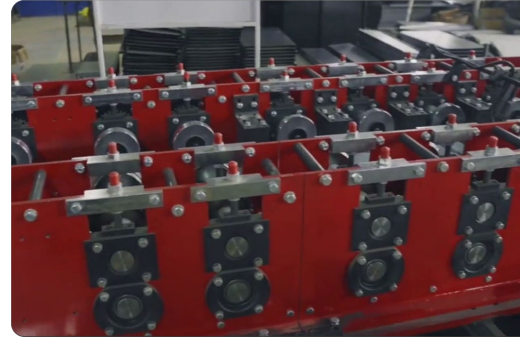

- Design, Manufacture, Service & Installation
- Digital Active Consumer products
- Full Range Supermarket Fixtures
- Carts / Trolleys, Workstations

- **Full Range of Equipment, All under One Roof**

- Roll forming
- Tube punching
- Power Press & dedicated tooling
- Turret
- Laser
- Press brake
- Robot welding
- Good fabrication shop
- Wood panel saw & auto edge banding
- Auto spray powder coat line

Advanced Capabilities & Scalable Capacity for Rapid Growth

- Mfg. model designed for High Volume / High Mix business
- Sound understanding of digital retail nuances
- Processes aligned to deliver global quality such as Paint / Fabrication / Packaging
- Good Supplier base eco system around the units
- Sound factory processes to enable customer quality, cost & delivery
- Highly skilled, well trained & engaged team